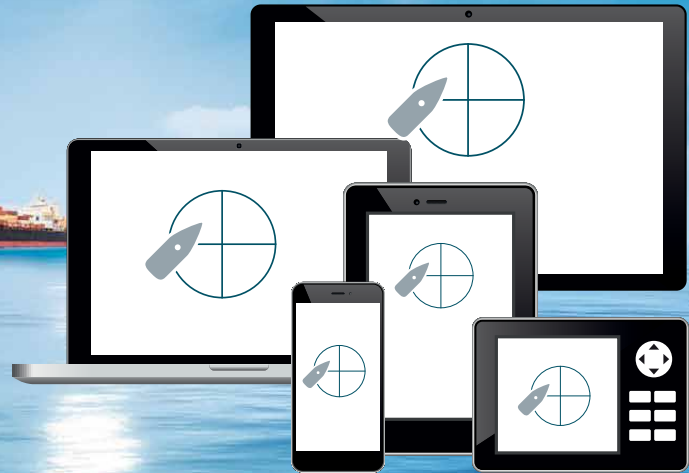

MOBILE AIS

Mobile AIS – battery powered with wireless connectivity

WiFi UP TO 10 CLIENTS

Certified to CE

SEANEXX
www.seangel.at

Key Features

- Battery powered
- AIS receiver
- Up to 20 hours of operation
- WiFi – up to 10 clients
- For use with WiFi enabled plotters, mobile or portable devices